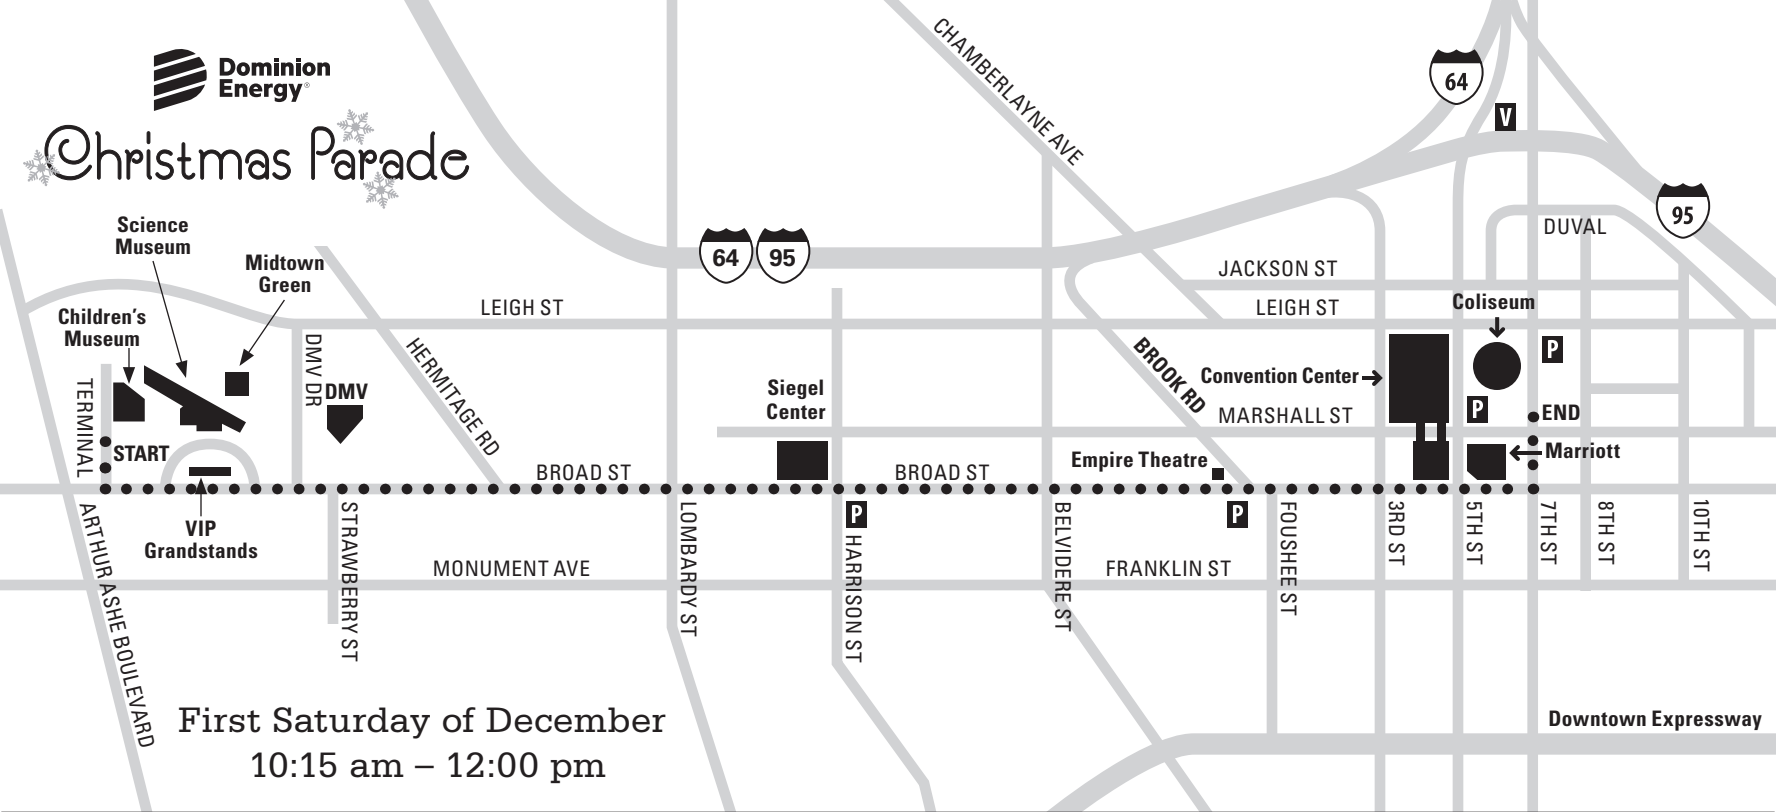

Christmas Parade

First Saturday of December
10:15 am – 12:00 pm

The parade begins at 10:15 am at the Science Museum of Virginia, 2500 West Broad Street, and continues east down Broad Street to 7th Street. The eastbound lanes of Broad Street are closed from Davis to Strawberry Street from 6 am to 2 pm on the day of the parade. The westbound lanes are closed from 7th Street to DMV Drive at 9 am. Leigh is closed from Arthur Ashe Boulevard to Hermitage except by permit only.

Volunteer Check-in: Inside Midtown Green

VIP Grandstands: on sidewalk in front of Science Museum

Handicapped Parking: in the DMV parking lot. **Must be requested in advance by emailing: info@richmondparade.org.**

For more information: visit www.richmondparade.org

- ● ● Parade Route
- V** Volunteer/Participant Parking (VCU I-Deck) (900 N. 7th Street)
- P** Public Parking