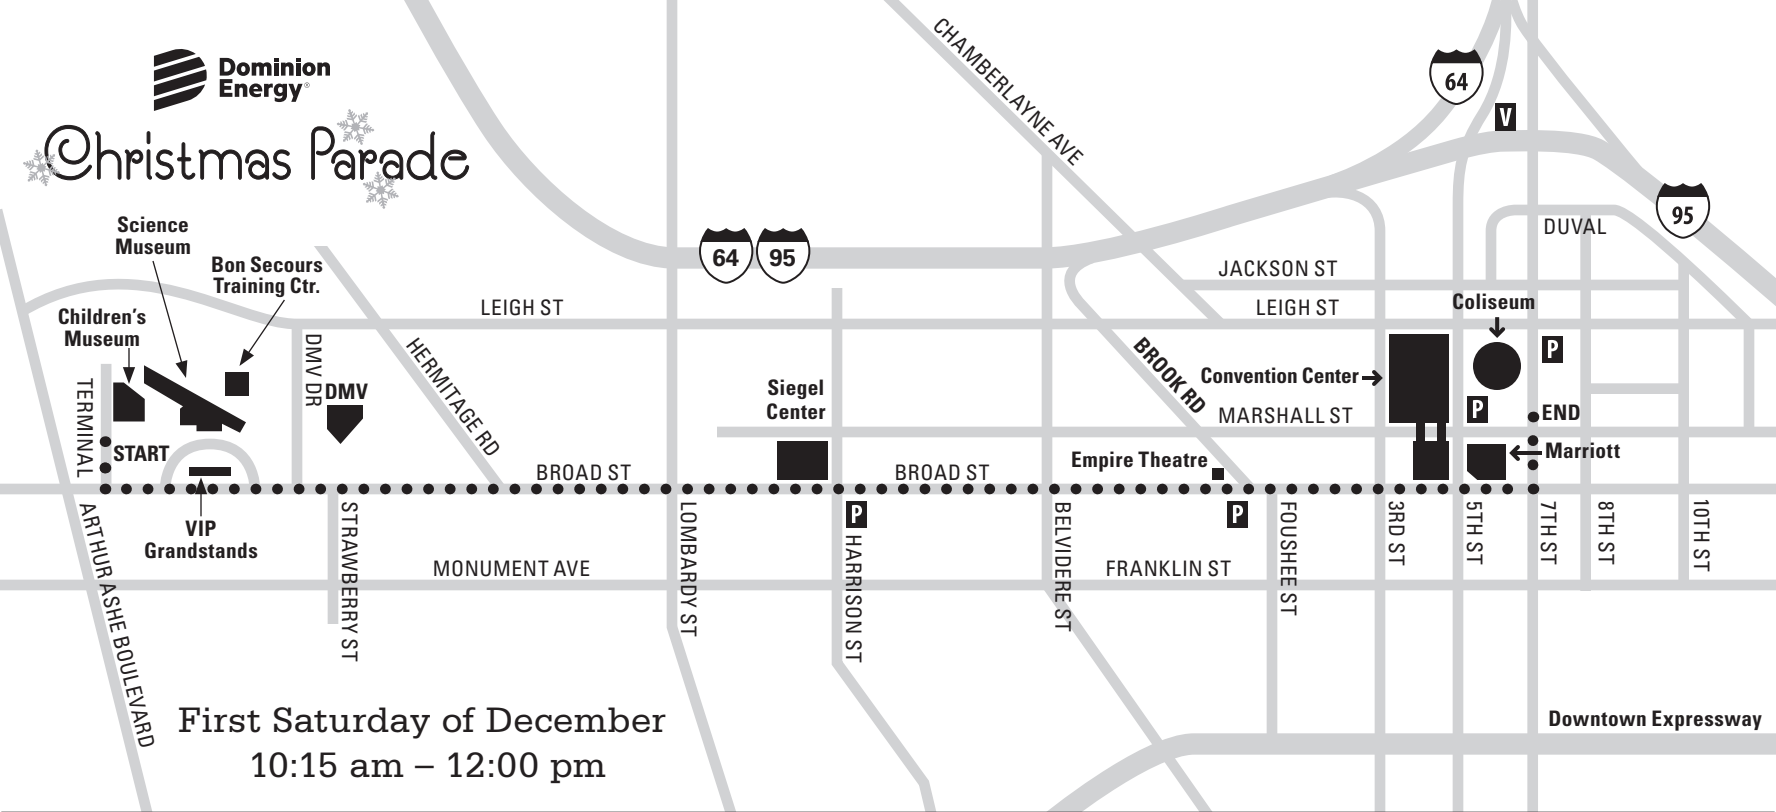

Christmas Parade

First Saturday of December
10:15 am – 12:00 pm

The parade begins at 10:15 am at the Science Museum of Virginia, 2500 West Broad Street, and continues east down Broad Street to 7th Street. The eastbound lanes of Broad Street are closed from Davis to Strawberry Street from 6 am to 2 pm on the day of the parade. The westbound lanes are closed from 7th Street to DMV Drive at 9 am. Leigh is closed from Arthur Ashe Boulevard to Hermitage except by permit only.

Volunteer Check-in: Inside Bon Secours Training Center
VIP Grandstands: on sidewalk in front of Science Museum
Handicapped Parking: in the DMV parking lot. **Must be requested in advance by emailing: info@richmondparade.org.**
For more information: visit www.richmondparade.org

- ● ● Parade Route
- V** Volunteer/Participant Parking (VCU I-Deck) (900 N. 7th Street)
- P** Public Parking